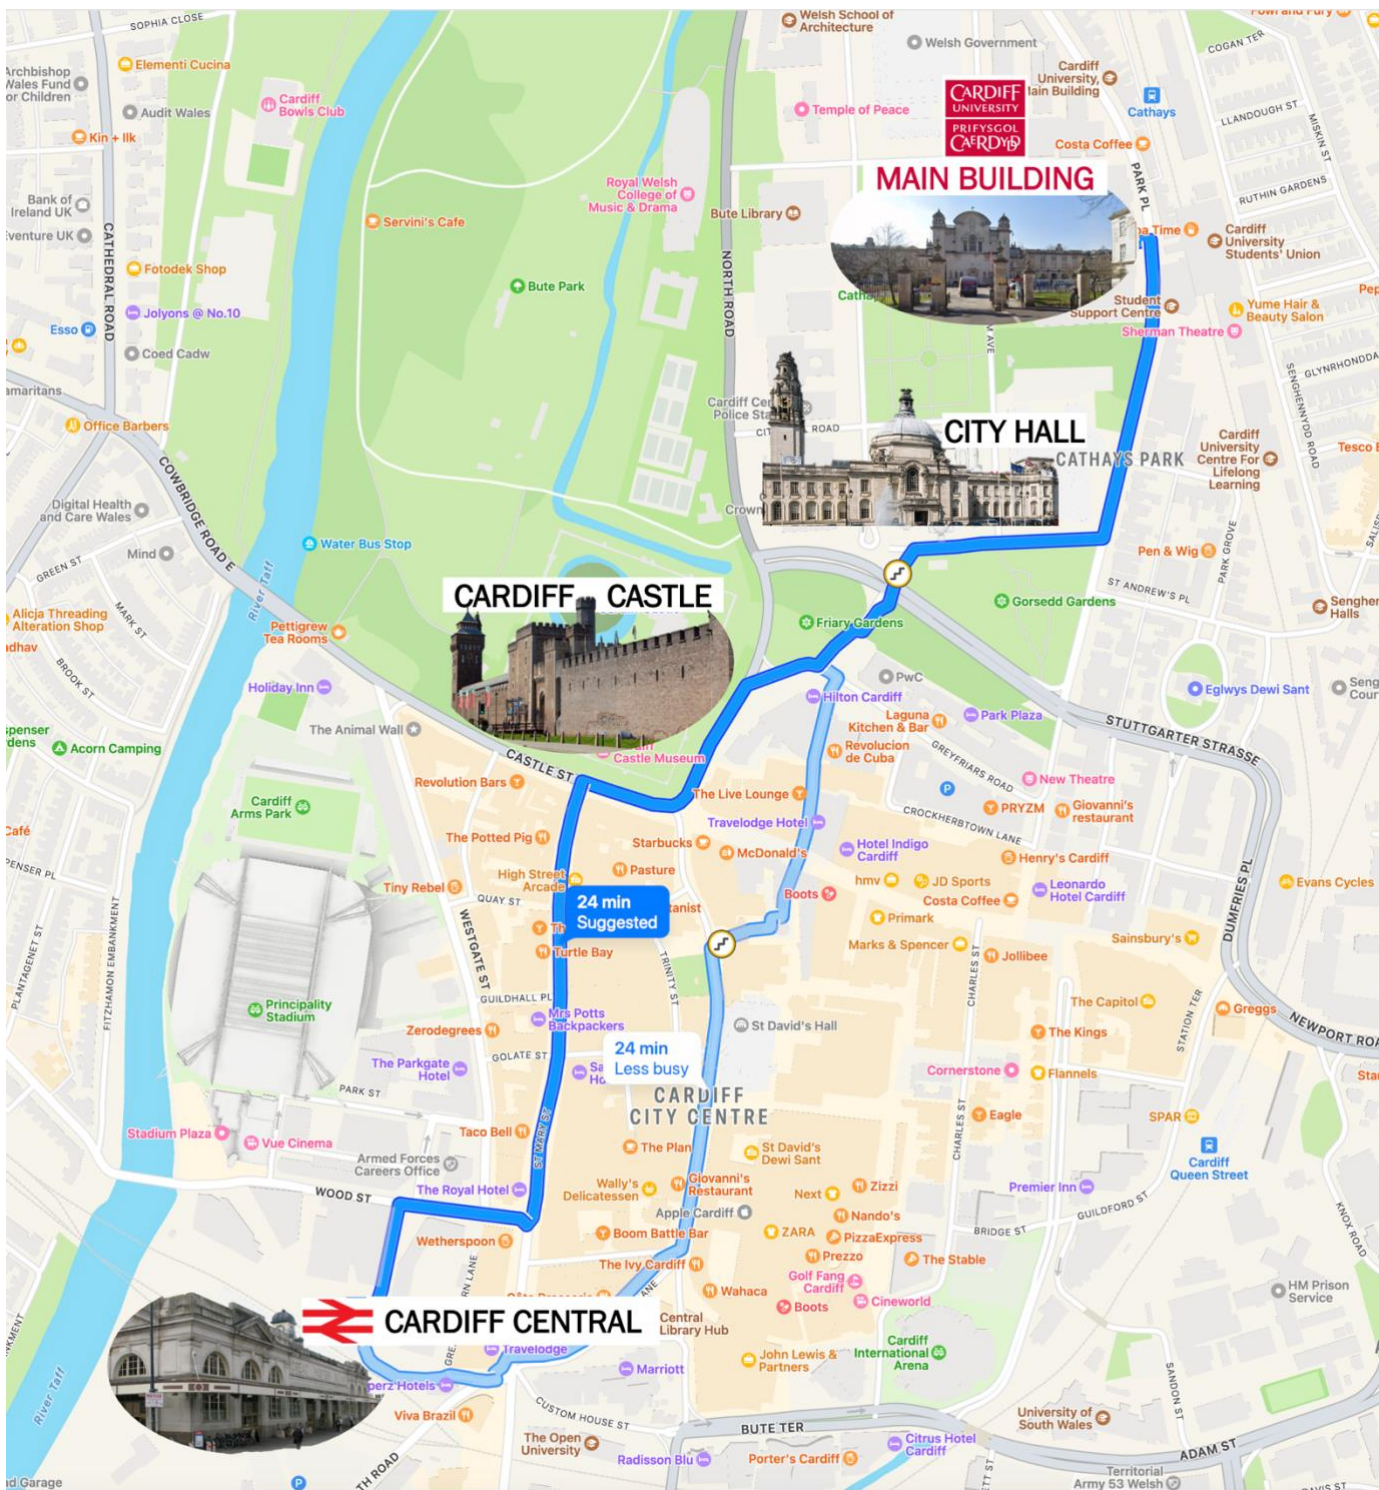

Directions to Cardiff University Main Building for BAAL TEASIG 2023

Park Place, Cardiff, CF10 3AT

Walking from Cardiff Central station:

You can walk from Cardiff Central station to the Main Building in around 25 minutes. It's a scenic walk that can take you past Cardiff Castle and City Hall. The entrance to the Main Building is on Park Place, behind City Hall and the National Museum of Wales.

Travelling by train

You can take a train from Cardiff Central to Cathays station. (Note the pronunciation! [/ke'teɪz/](#))

Cathays train station is almost directly opposite Cardiff University's Main Building, where the BAAL TEASIG conference will take place.